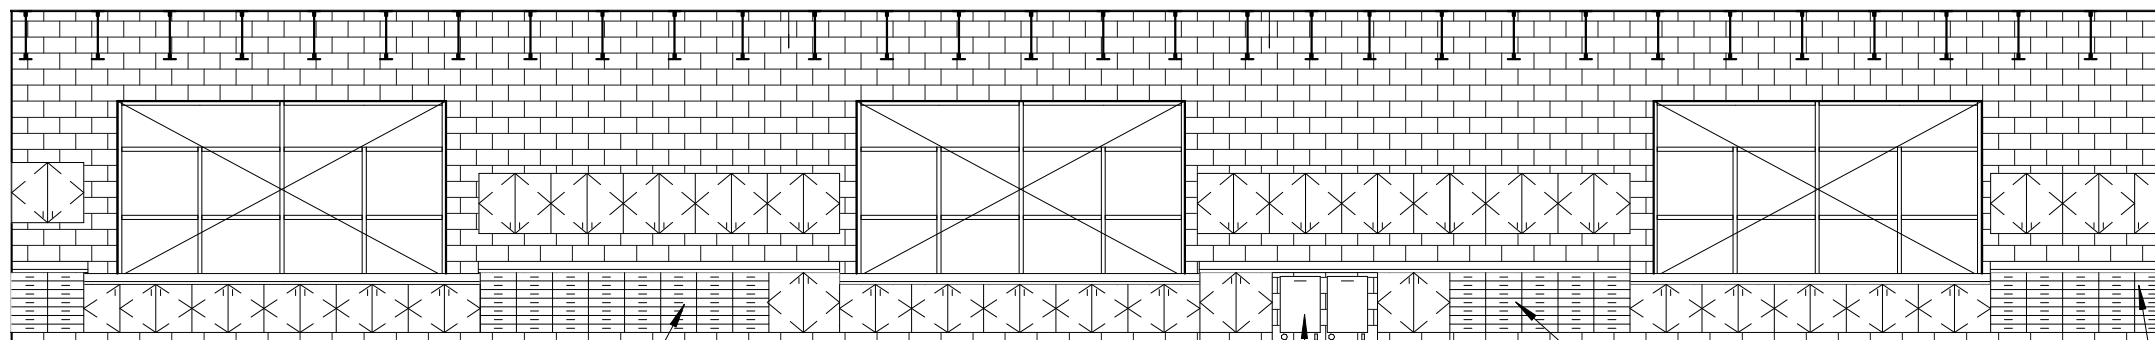

(2) ELECTRIC KILNS, (1) EXIST, (1) NEW

SPRAY BOOTH

PLAS LAM COUNTER W/ BASE & WALL CABINETS AND SINKS

FL TO CLG TACKBOARD

ADA SINK

STORAGE SHELVING

PLASTIC LAM COUNTER, BASE & WALL CABINETS. STAINLESS STEEL DEEP SINK, 5 FLAT FILE DRAWERS, 2 OPEN VERTICAL STORAGE CUBBIES

## ROOM LAYOUTS

BASE AND WALL CABINETS, LOCKABLE. PLASTIC LAM COUNTERS & BACKSPASHES, TYP

STUDENT WORK DRAWERS, NOT LOCKABLE

ROLLING CLAY STORAGE, FF&E

STUDENT WORK DRAWERS, NOT LOCKABLE