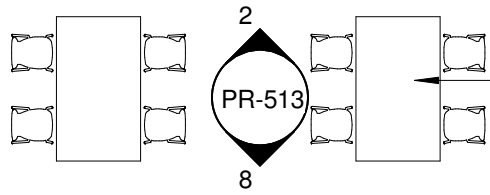

# Art Studios

(70) STUDENT WORK DRAWERS, NOT LOCKABLE, BASE & WALL CABINETS, TYP

FLAT FILES (50) BELOW LARGE DISPLAY WORK TOP, 36"H

(2) DESKTOP STUDENT COMPUTERS

INTERACTIVE WHITEBOARD W/ PROJECTOR, 8' WHITEBOARD EACH SIDE

42" X 72" ART TABLES W/ CHAIRS, SITTING HT

TEACHER DESK & CHAIR, PLASTIC LAM WARDROBE

FL TO CLG TACKBOARD

42" X 72" LARGE SITTING HT ART TABLES W/ CHAIRS

LARGE, DEEP BASIN SINKS

POTTERY WHEELS

SHELVING FOR DRYING PROJECTS

(2) ELECTRIC KILNS, (1) EXIST, (1) NEW

SPRAY BOOTH

PLAS LAM COUNTER W/ BASE & WALL CABINETS AND SINKS

FL TO CLG TACKBOARD

ADA SINK

STORAGE SHELVING

PLASTIC LAM COUNTER, BASE & WALL CABINETS. STAINLESS STEEL DEEP SINK, 5 FLAT FILE DRAWERS, 2 OPEN VERTICAL STORAGE CUBBIES